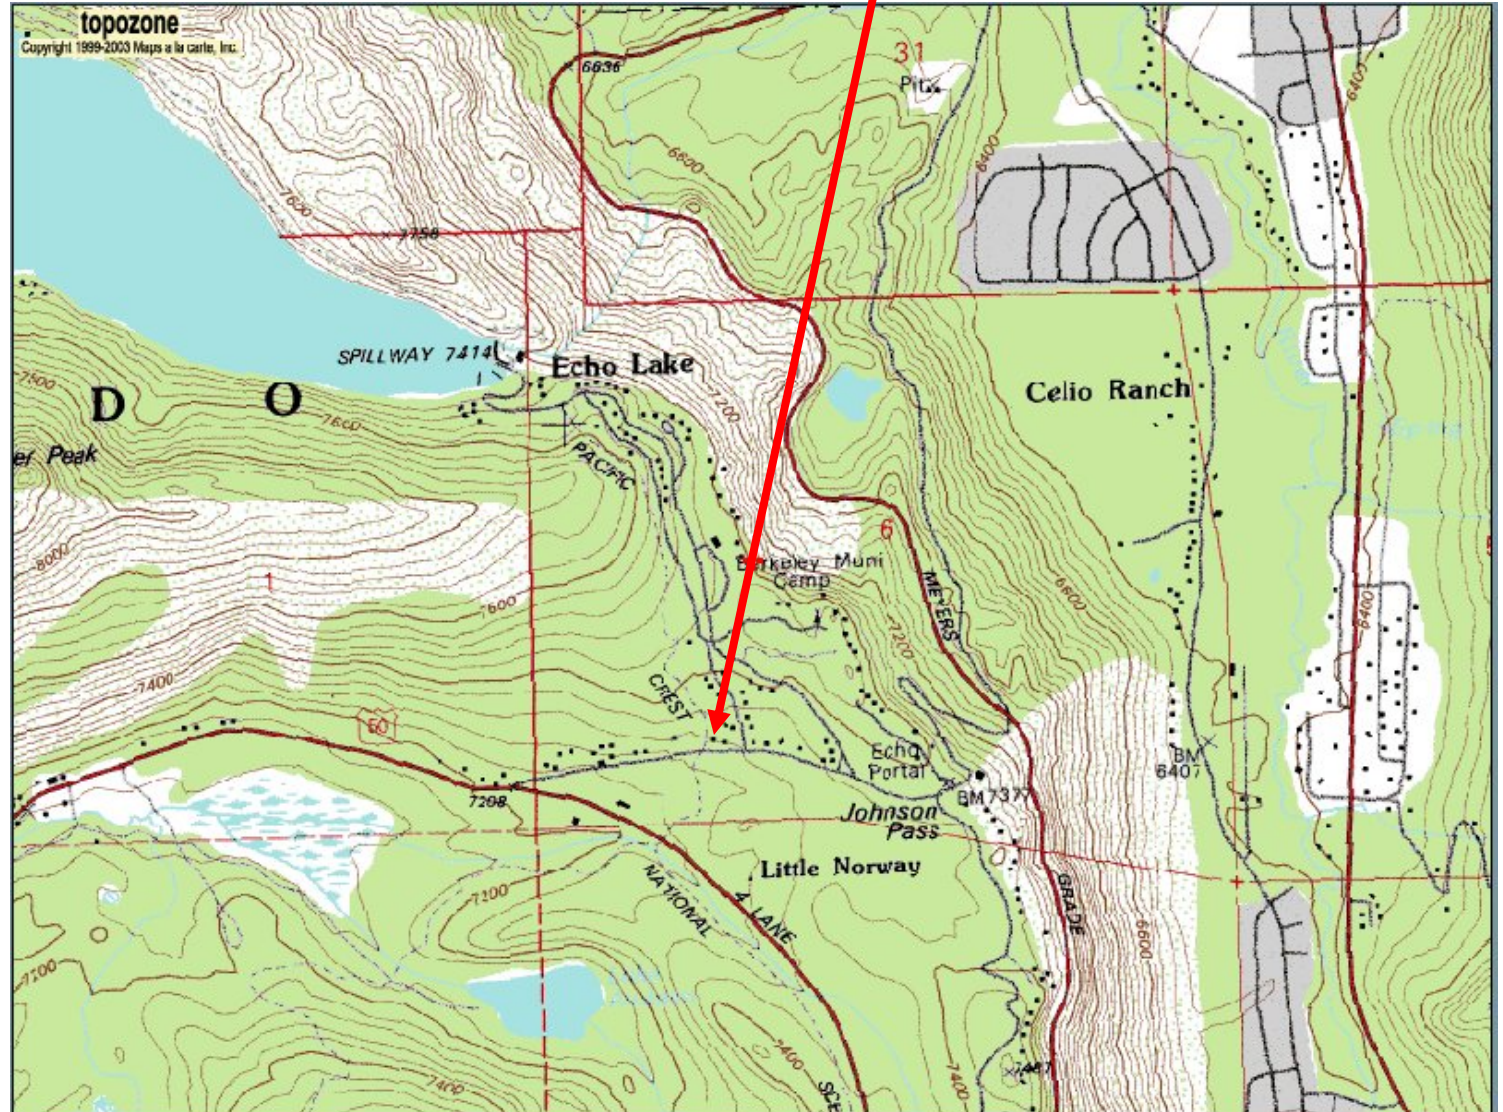

Eldorado National Forest

100 Forni Road
Placerville, CA 95667
530-622-5061

ECHO LAKE SNOW PARK

topozone

Copyright 1999-2003 Maps a la carte, Inc.

Sawmill Core

Tahoe Keys

BIJOL MUNICIPAL

Lake Tahoe Blvd

LAKE TAHOE GOLF COURSE

96150

95721

95735

Image © 2007 DigitalGlobe
© 2007 Europa Technologies
© 2007 TeleAtlas
© 2007 Navteq

© 2007 Google™

V elev. 7405 ft

Streaming ||||| 100%

Eye alt 15.19 mi

Pointer 38°49'17.36" N 120°02'03.42" W elev 7355 ft

Image © 2007 DigitalGlobe
© 2007 Europa Technologies
USGS
© 2007 Navteq

Streaming ||||| 100%

© 2007 Google™

Eye alt 18123 ft

Pointer 38°49'44.42" N 120°02'13.63" W elev 7438 ft

Image © 2007 DigitalGlobe
© 2007 TeleAtlas
USGS
© 2007 Navteq
Streaming ||||| 100%

© 2007 Google™

Eye alt 9195 ft